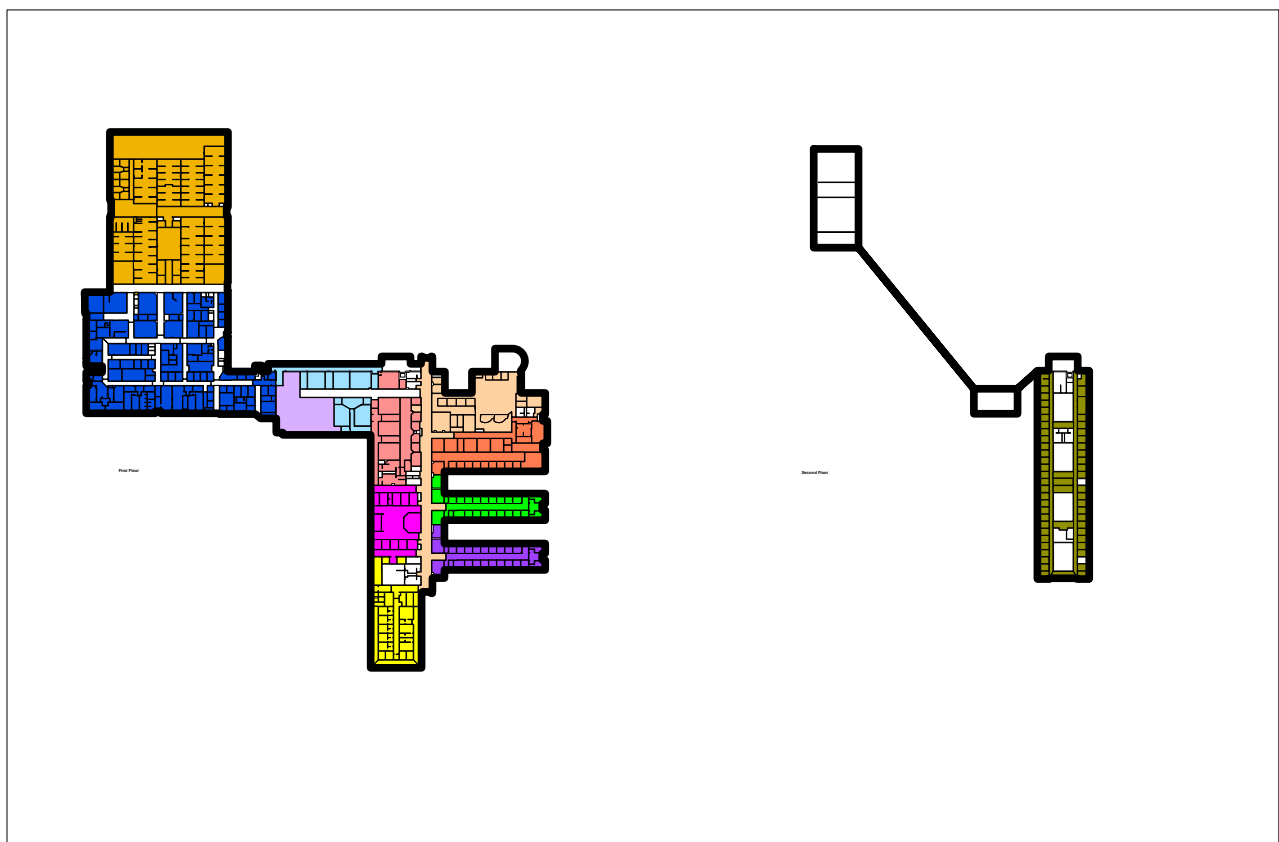

LLOYD (Air Handlers)

Air Handlers	
Blue	AHU05
Orange	AHU02
Purple	AHU09
Yellow	AHU10
Magenta	AHU11
Green	AHU12
Red	AHU13
Light Blue	AHU14
Olive	AHU15
Light Orange	AHU16
Light Blue	AHU17
Purple	AHU18

SCALE 1 : 3,453